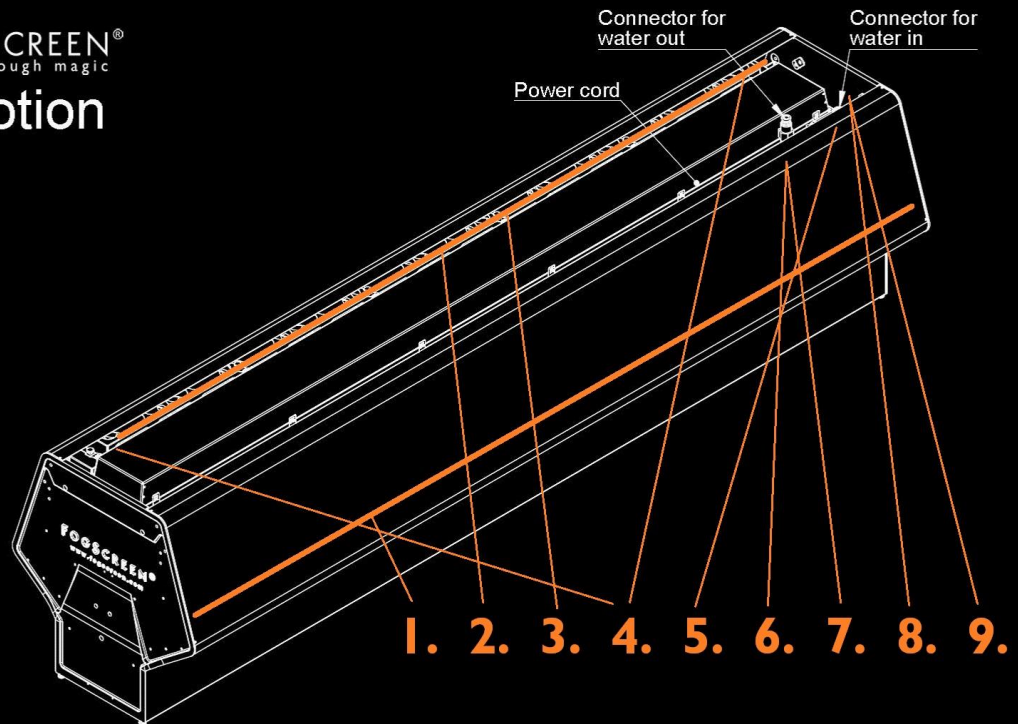

The locations of the parts

FOGSCREEN®
walk through magic
eMotion

NOTE: This is not a complete spare parts price list.
All rights reserved.