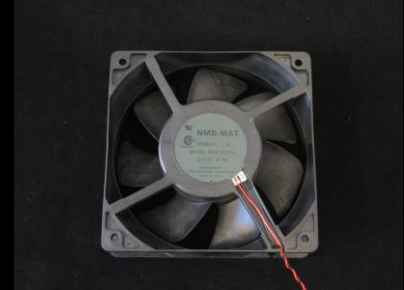

FogScreen® eMotion

SPARE PARTS

1. Fan 120 x 120 x 38 mm low noise

This fan type is located on the both sides of the screen. The fan is used for air flow.

ITEM ID: 2005.41

LIST PRICE: 55 €

2. Fan 80 x 80 mm HD

This fan type is located on the top of the water tank (covered by foam). The fan is used for fog flow.

ITEM ID: 2005.44

LIST PRICE: 78 €

3. Fog generator unit for eMotion

Fog generators are located inside the water tank and they are used for fog generation.

ITEM ID: 4005.42

LIST PRICE: 135 €

4. Water level sensor

Water level sensors are located inside the water tank in both ends. The water level sensor gives signals to the pump / magnetic valve to control the water level.

ITEM ID: 4005.45

LIST PRICE: 110 €

5. Electromagnetic valve

Magnetic valve is located inside the screen next to the water connectors. The magnetic valve regulates water when the screen is connected to a pressurized water line.